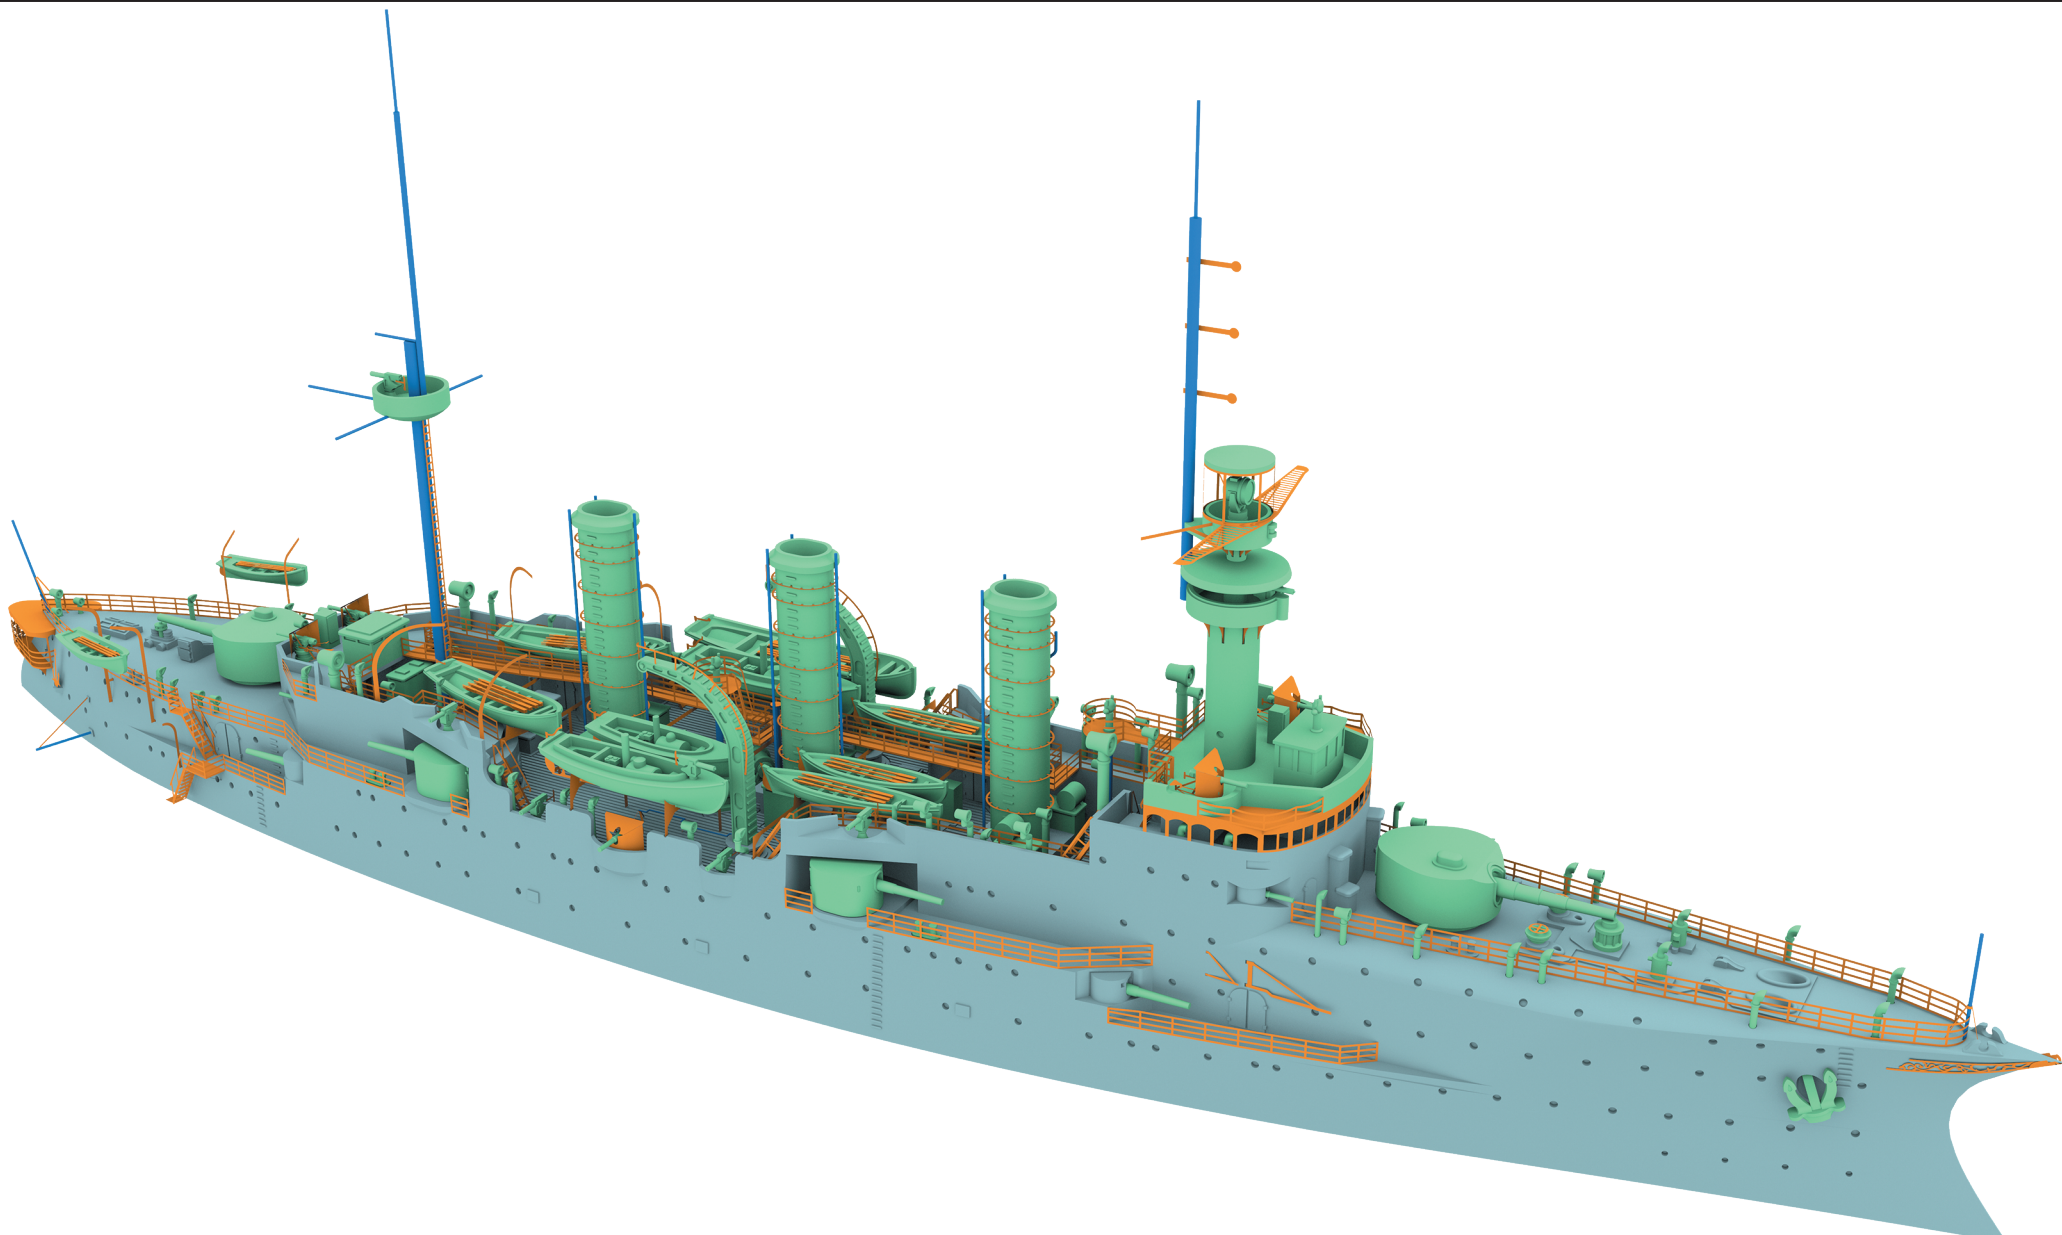

70522 For more info on Combrig kits see: www.combrig-models.com www.steelnavy.net www.modelwarships.com

1:700