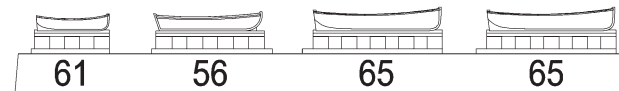

Please note that the assembly guide reflects the position of the parts when installed only, and not the exact order of the assembly. To download the assembly instructions in PDF (high resolution) please visit www.combrig-models.com