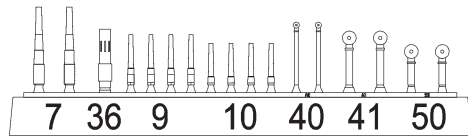

Please note that the assembly guide reflects the position of the parts when installed only, and not the exact order of the assembly. To download the assembly instructions in PDF (high resolution) please visit www.combrig-models.com