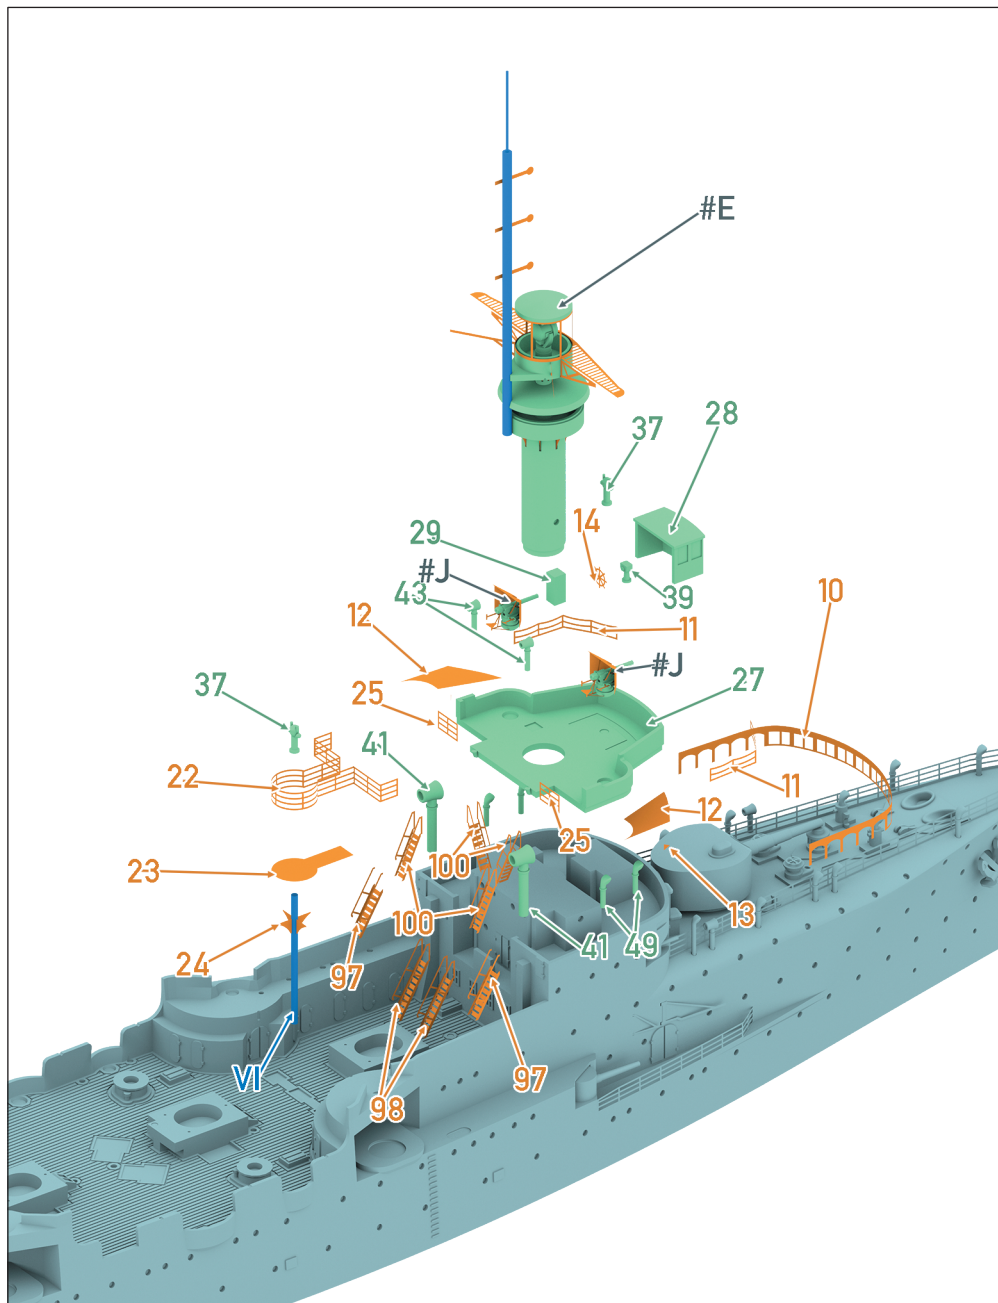

70522 For more info on Combrig kits see: www.combrig-models.com www.steelnavy.net www.modelwarships.com

1:700