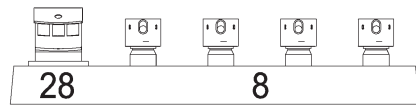

Please note that the assembly guide reflects the position of the parts when installed only, and not the exact order of the assembly. To download the assembly instructions in PDF (high resolution) please visit www.combrig-models.com