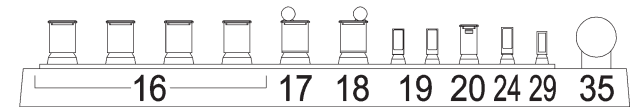

Please note that the assembly guide reflects the position of the parts when installed only, and not the exact order of the assembly. To download the assembly instructions in PDF (high resolution) please visit www.combrig-models.com