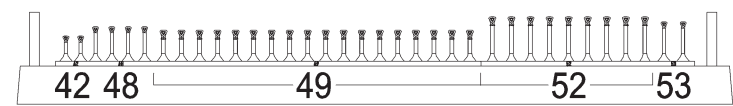

Please note that the assembly guide reflects the position of the parts when installed only, and not the exact order of the assembly. To download the assembly instructions in PDF (high resolution) please visit www.combrig-models.com