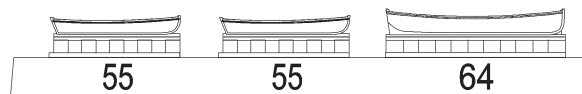

Please note that the assembly guide reflects the position of the parts when installed only, and not the exact order of the assembly. To download the assembly instructions in PDF (high resolution) please visit www.combrig-models.com