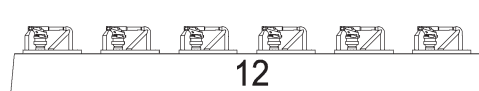

Please note that the assembly guide reflects the position of the parts when installed only, and not the exact order of the assembly. To download the assembly instructions in PDF (high resolution) please visit www.combrig-models.com