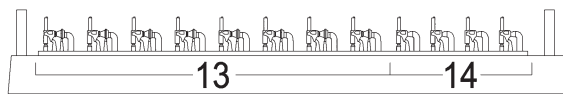

Please note that the assembly guide reflects the position of the parts when installed only, and not the exact order of the assembly. To download the assembly instructions in PDF (high resolution) please visit www.combrig-models.com