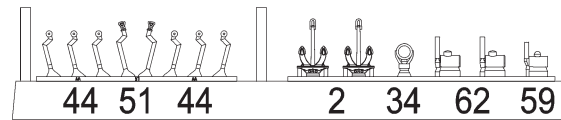

Please note that the assembly guide reflects the position of the parts when installed only, and not the exact order of the assembly. To download the assembly instructions in PDF (high resolution) please visit www.combrig-models.com