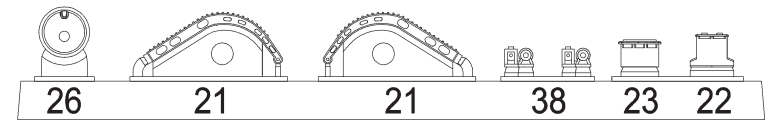

Please note that the assembly guide reflects the position of the parts when installed only, and not the exact order of the assembly. To download the assembly instructions in PDF (high resolution) please visit www.combrig-models.com