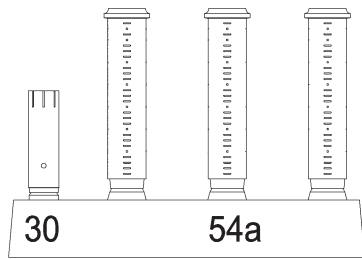

Please note that the assembly guide reflects the position of the parts when installed only, and not the exact order of the assembly. To download the assembly instructions in PDF (high resolution) please visit www.combrig-models.com