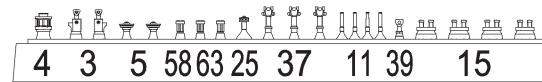

Please note that the assembly guide reflects the position of the parts when installed only, and not the exact order of the assembly. To download the assembly instructions in PDF (high resolution) please visit www.combrig-models.com