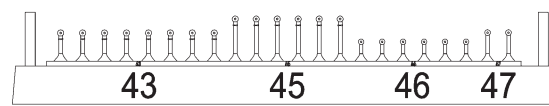

Please note that the assembly guide reflects the position of the parts when installed only, and not the exact order of the assembly. To download the assembly instructions in PDF (high resolution) please visit www.combrig-models.com