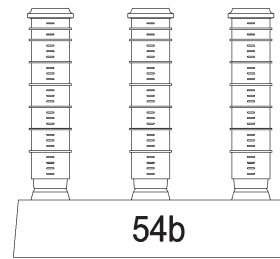

Please note that the assembly guide reflects the position of the parts when installed only, and not the exact order of the assembly. To download the assembly instructions in PDF (high resolution) please visit www.combrig-models.com