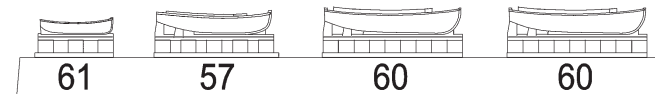

Please note that the assembly guide reflects the position of the parts when installed only, and not the exact order of the assembly. To download the assembly instructions in PDF (high resolution) please visit www.combrig-models.com